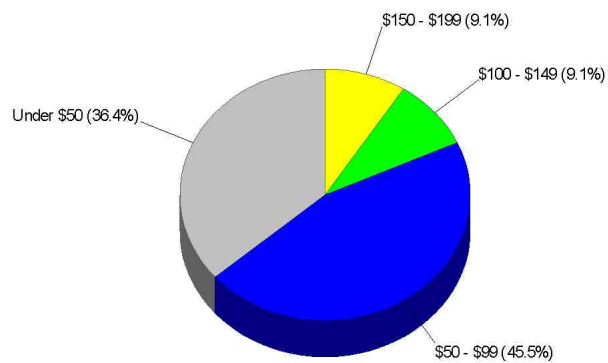

Home Sales Pricing Pattern

For 25 Closest To Snap-Shot Point

Median Condo Price = $62,000

**Dollars In Thousands
Homes Sold In Past Year**