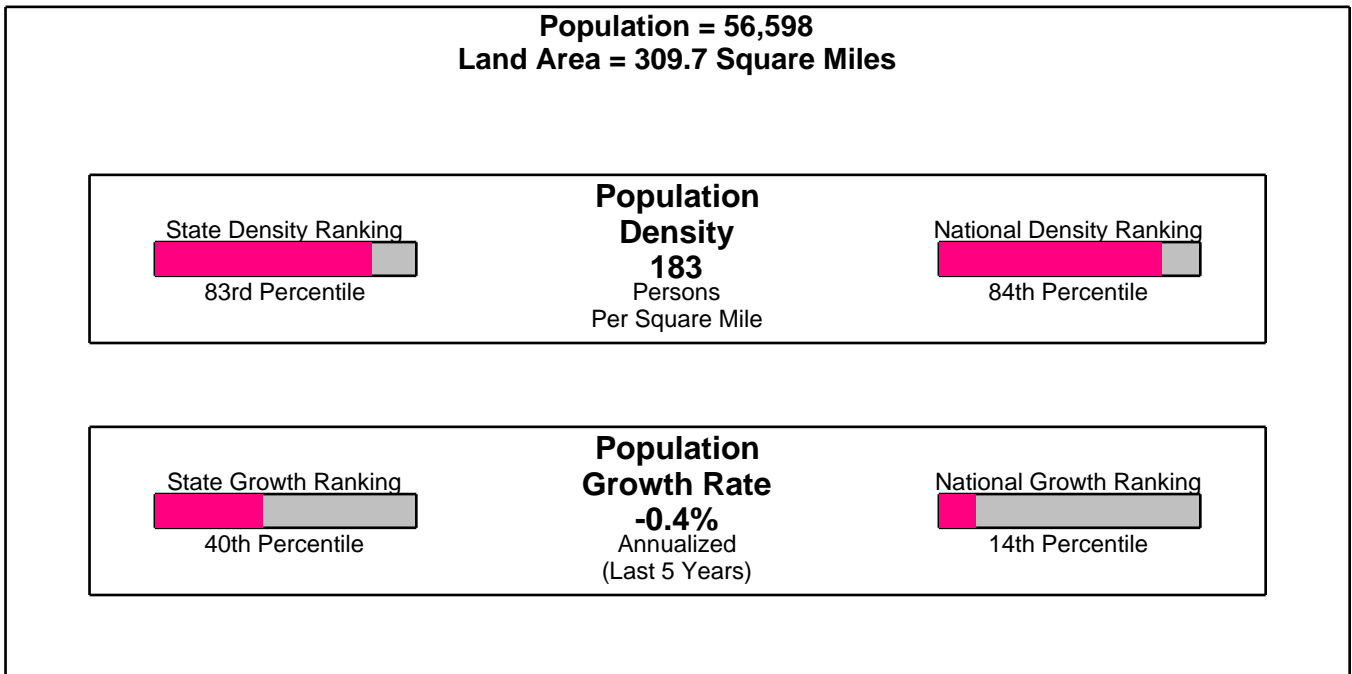

Population For Marion County