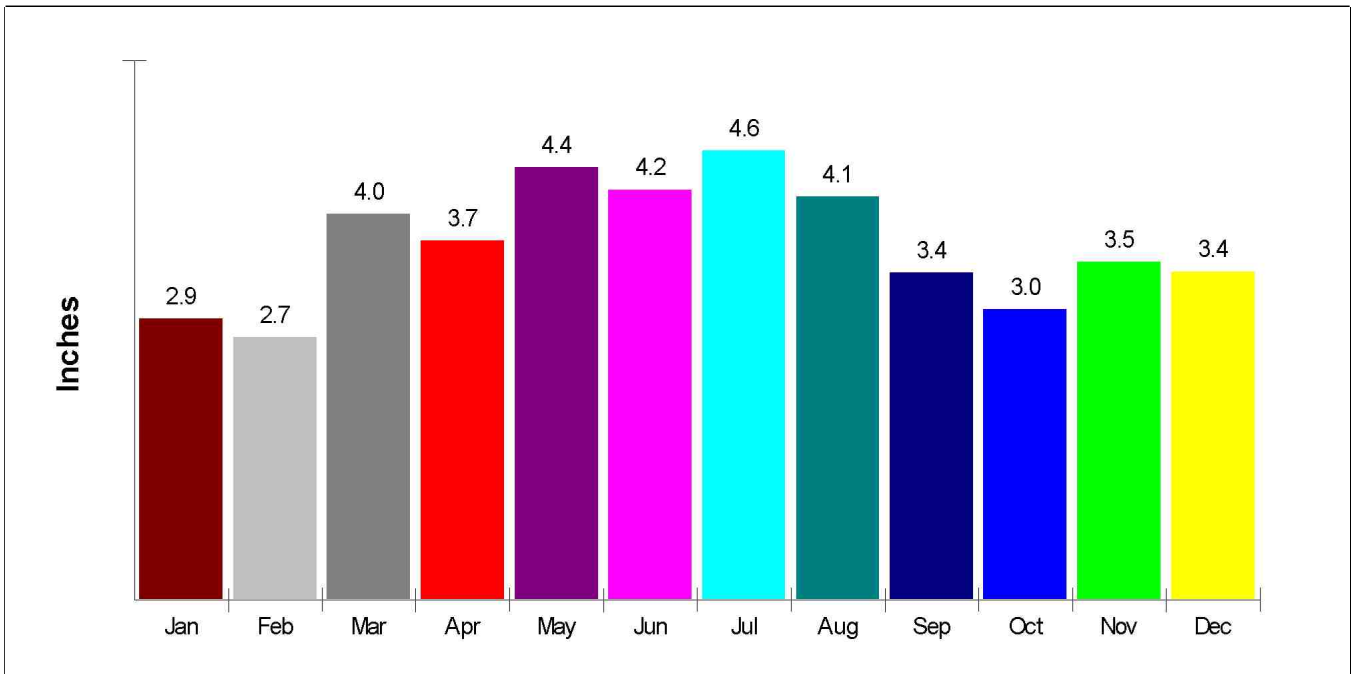

Average Precipitation Measured at FAIRMONT, WV (elevation = 1,298ft.)