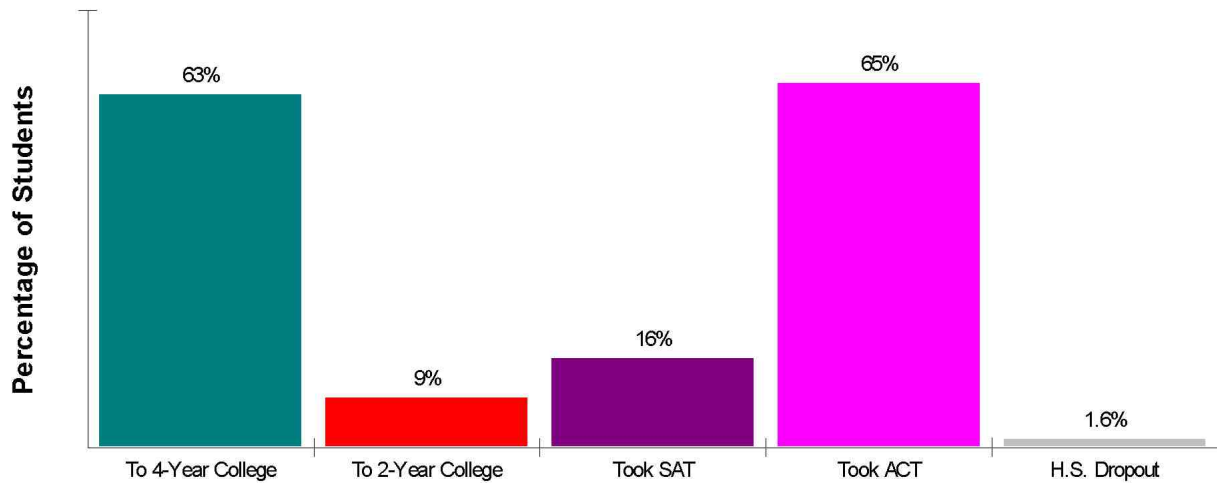

High School Statistics FOR MARION COUNTY SCHOOL DISTRICT

Average SAT Scores: 1035 (Math 523 Verbal 512)
Average ACT Scores: 20
National Merit Finalists: 2