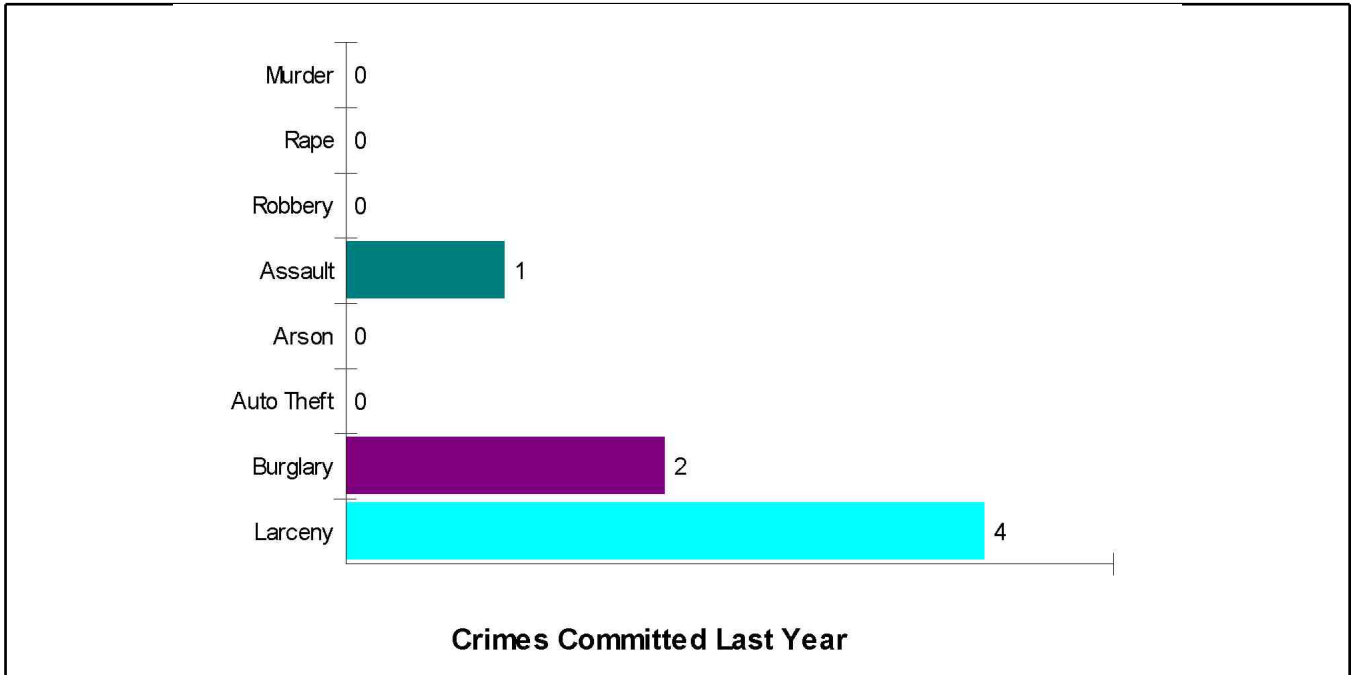

Crime Incidents For City of Mannington