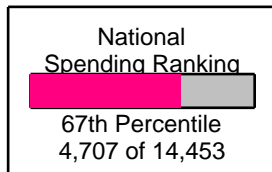

High School Statistics FOR MARION COUNTY SCHOOL DISTRICT

Average SAT Scores: 1035 (Math 523 Verbal 512)
Average ACT Scores: 20
National Merit Finalists: 2

Financial Facts FOR MARION COUNTY SCHOOL DISTRICT

Expenditures Per Student $7,726

Other
(44%)

Source of Funding