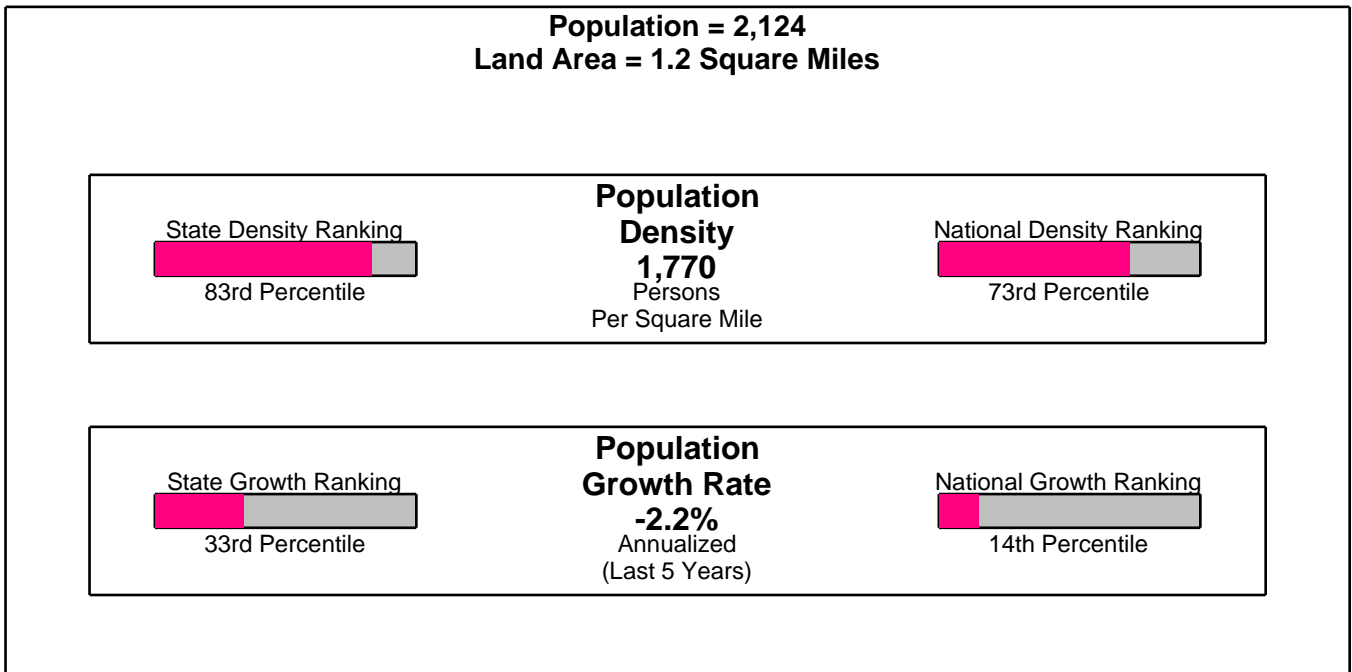

Population For City of Mannington