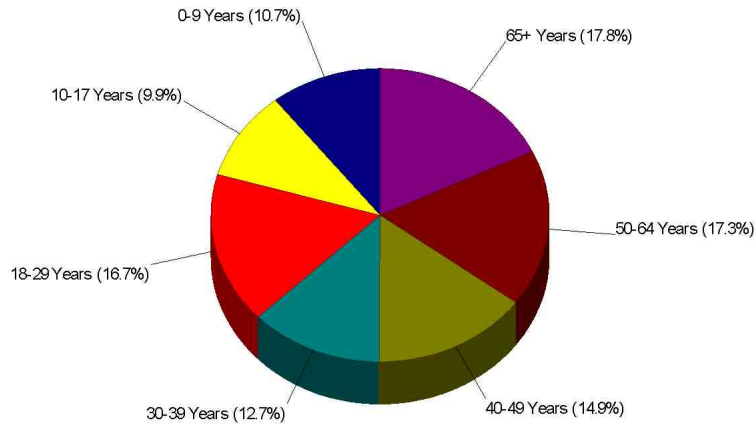

## Age Breakdown For Marion County

**Average Age = 40.1 Years**