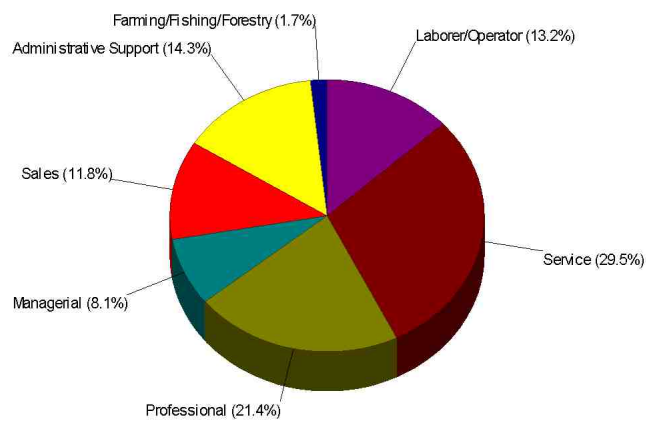

Employment For City of Mannington

Average Travel Time To Work = 30.6 Minutes