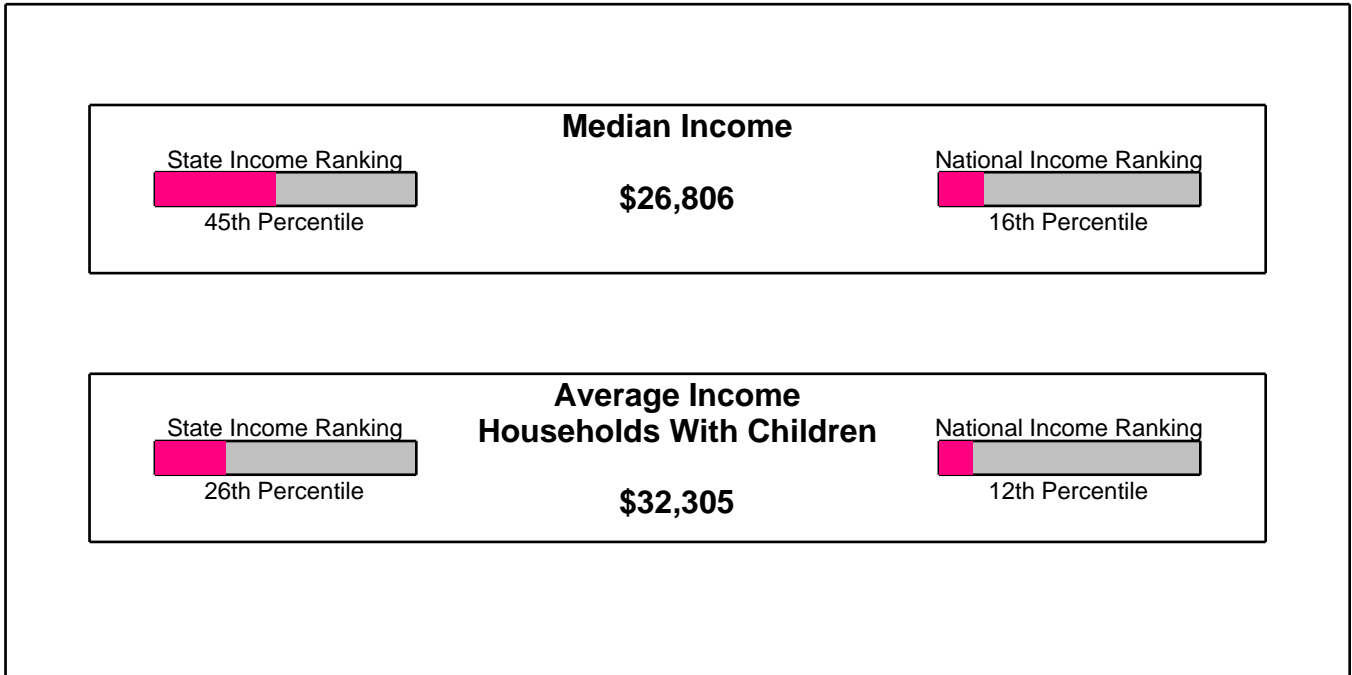

Income For City of Mannington