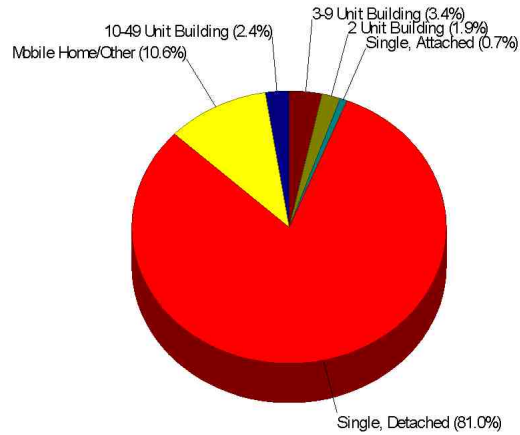

### Average Age of Housing 61 years

Type of Dwelling