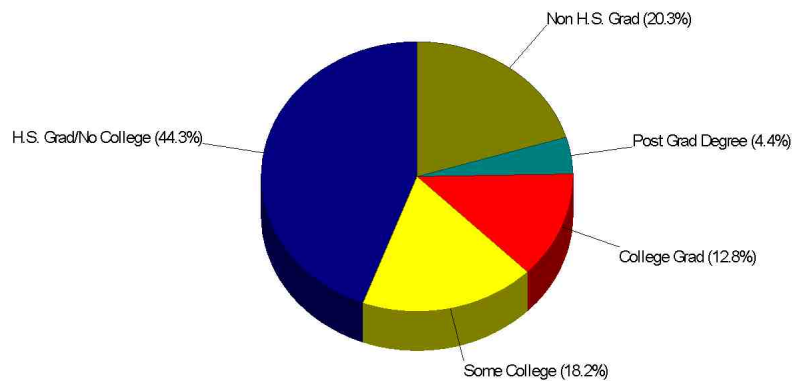

Adult Education Level For Neighborhood Within City of Mannington

79.7% High School Graduates
17.2% College Graduates