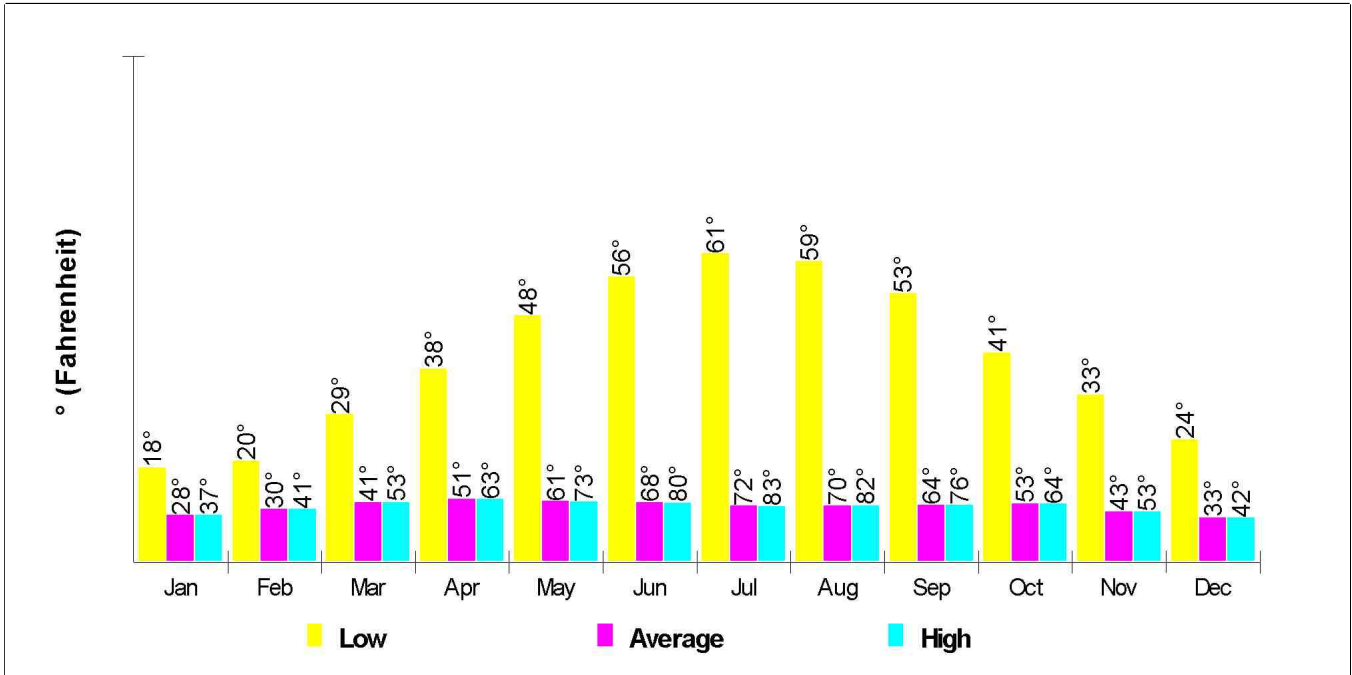

Temperature Measured at FAIRMONT, WV (elevation = 1,298ft.)