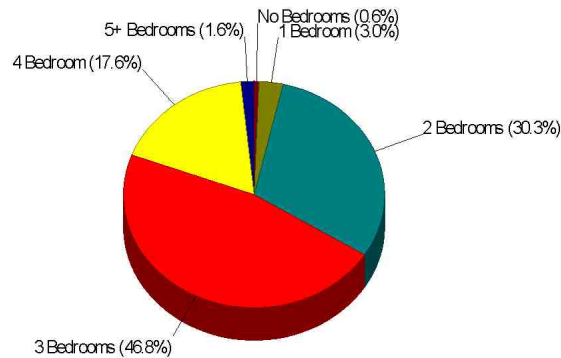

Home Ownership For Neighborhood Within City of Mannington

Owner Occupied Households = 76.9%
Median Housing Value = $44,500
Median Number of Bedrooms = 3

Home Size Breakdown