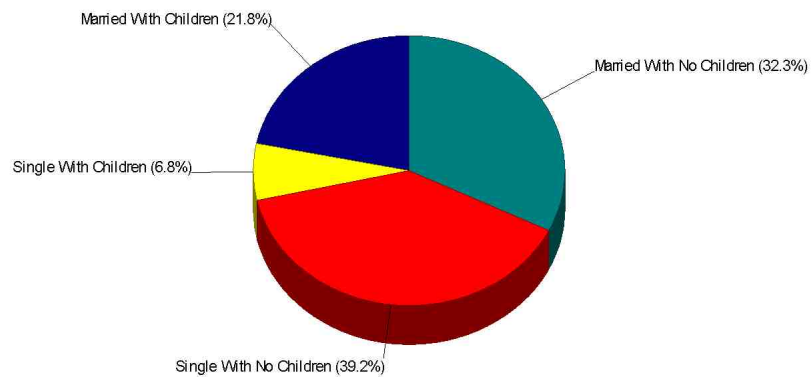

## Income For City of Mannington

## Population For City of Mannington

## Age Breakdown For City of Mannington

Average Age = 41.8 Years

## Household Characteristics For City of Mannington

54.1% Married  
28.5% With Children