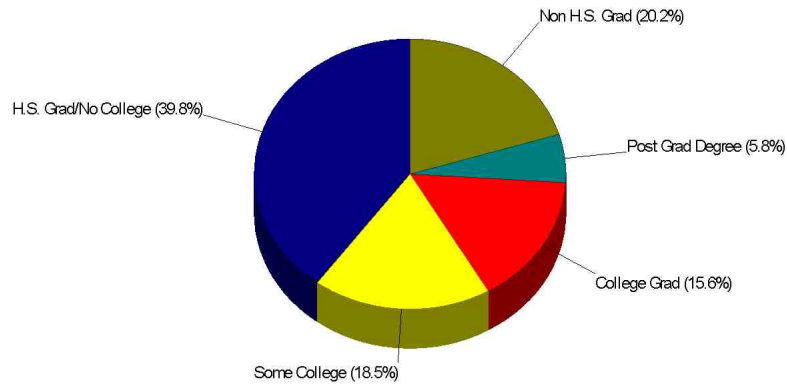

Adult Education Level For Marion County

79.8% High School Graduates
21.4% College Graduates