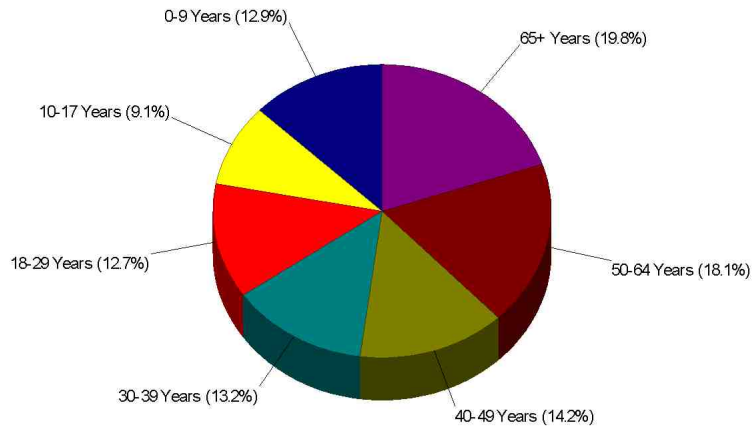

**Occupation**

## Income For City of Mannington

## Population For City of Mannington

## Age Breakdown For City of Mannington

Average Age = 41.8 Years