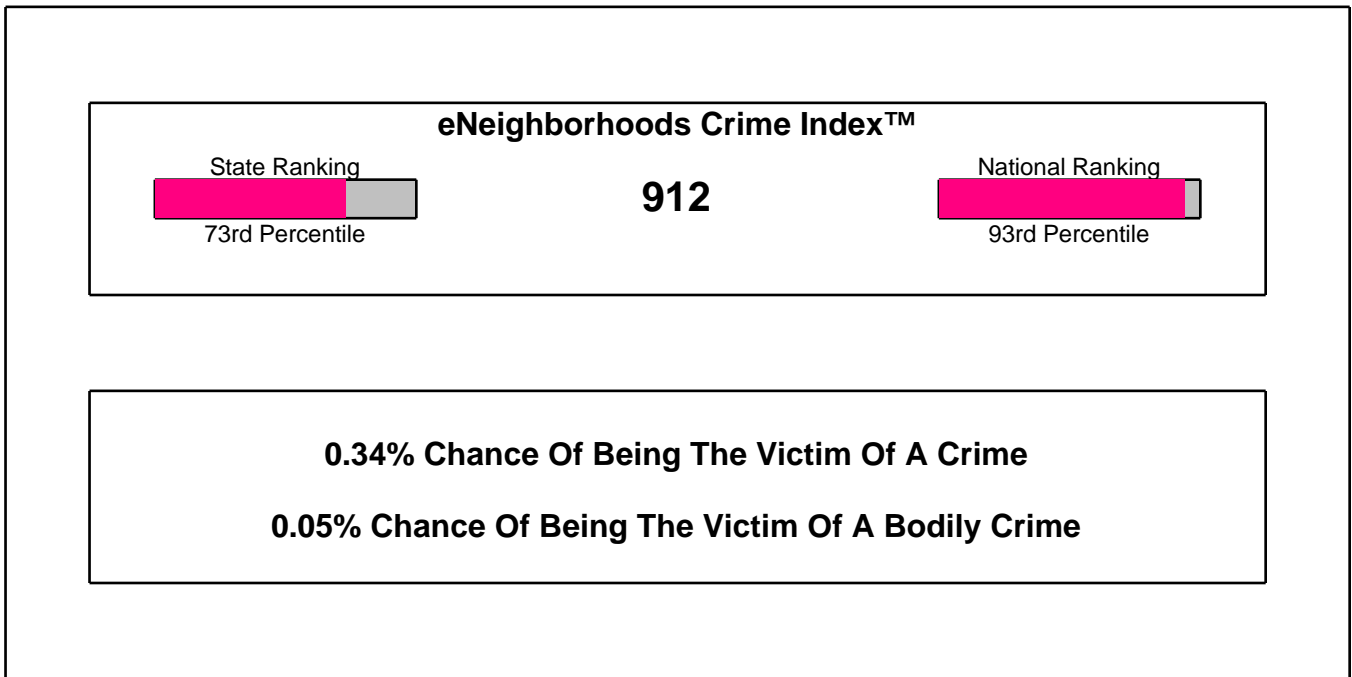

Crime Index For City of Mannington