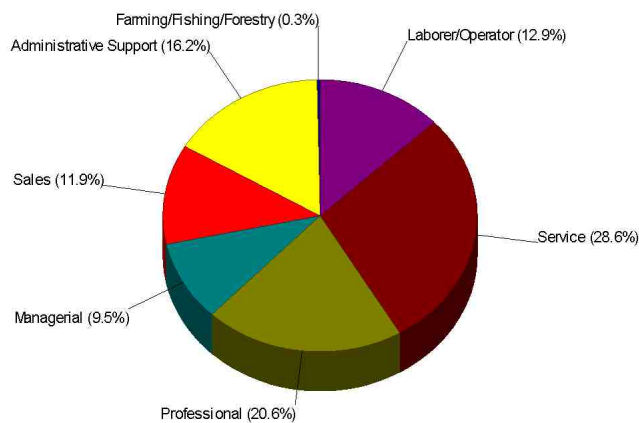

Employment For Marion County

Average Travel Time To Work = 25.5 Minutes