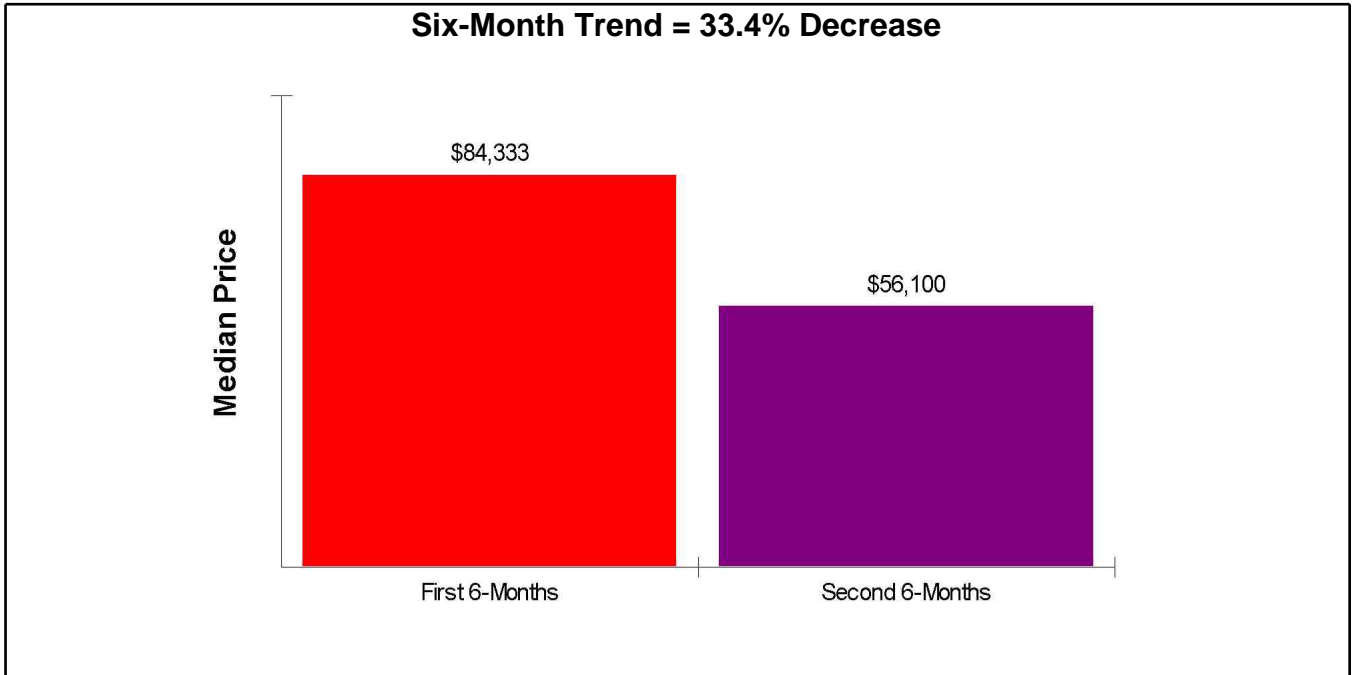

Home Sales Pricing Trend For 25 Closest To Snap-Shot Point

Six-Month Trend = 33.4% Decrease