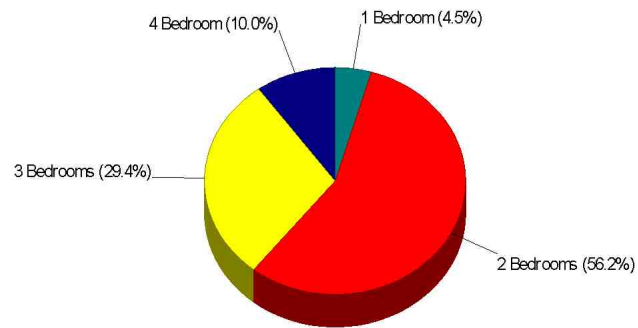

Rental

For Neighborhood Within City of Mannington

Renter Occupied Households = 23.1%

Median Monthly Rent = $345

Median Number of Bedrooms = 2

Home Size Breakdown