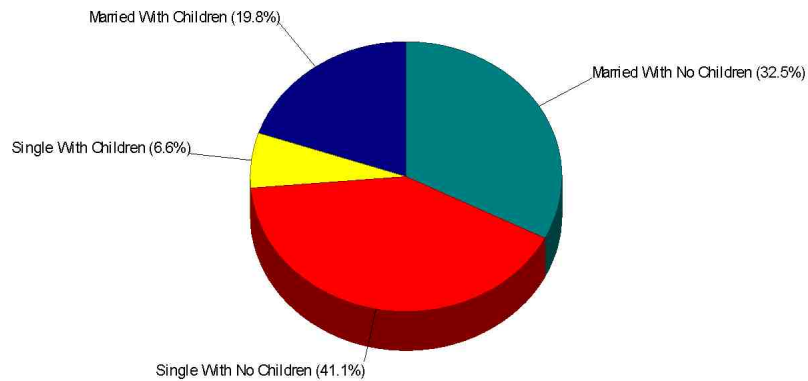

Household Characteristics For Marion County

**52.3% Married
26.4% With Children**