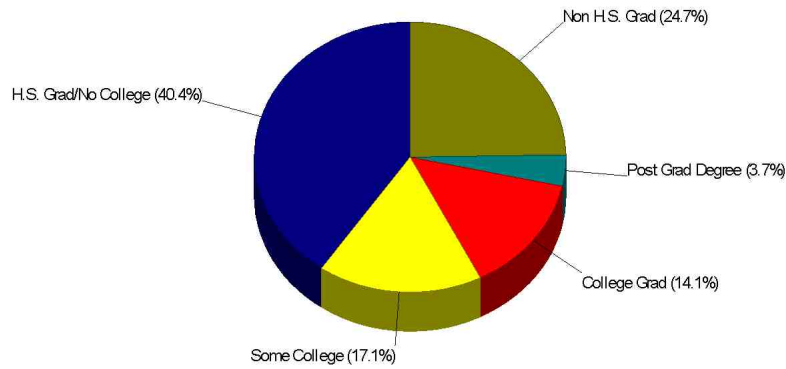

Adult Education Level For City of Mannington

75.3% High School Graduates
17.8% College Graduates